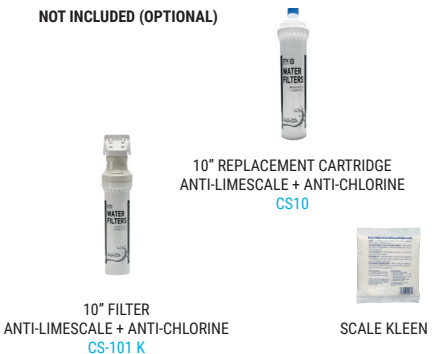

NOT INCLUDED (OPTIONAL)